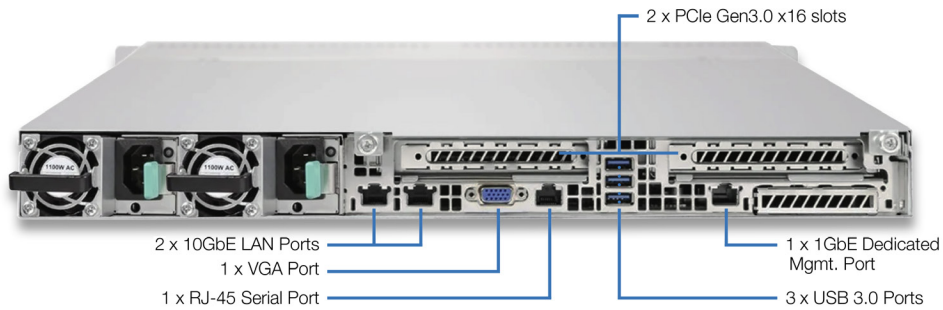

Nfina Edge-Point Hybrid Edge-Cloud™ 5208R EP

SPECIFICATIONS

I/O ports	5 x USB 3.0 ports (2 front, 3 rear) 1 x RJ-45 Serial (rear)
Display ports	2 x VGA ports (1 front, 1 rear)
Ethernet ports	2 x 10GbE LAN ports 1 x 1GbE (Dedicated management port)
PCIe® slots	2 x PCIe® Gen3 x16