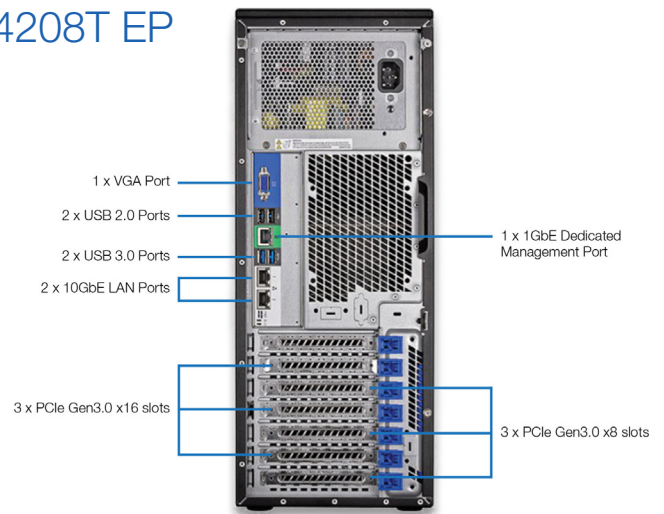

Nfina's Hybrid Edge-Cloud™ mirrored storage solution provides failover protection within minutes.

Nfina's Hybrid Edge-Cloud™ 4000 Series Professional Systems are scalable, eight-bay, tower models optimal for mid-sized companies that require more VMs, storage capacity, and performance than entry-level models and desire the footprint of a desktop unit. These systems are fully managed Infrastructure as a Service (IaaS) solutions designed to protect and ransomware proof your business. Copies of critical data are maintained on-site and off-site, ensuring information is always available for recovery and downtime is kept to a minimum. We make data management easy by combining the entire process into a single solution; Infrastructure as a Service (IaaS), Disaster Recovery as a Service (DRaaS), Managed Services, and EdgeView™ Monitoring Software.

Nfina Edge-Point Hybrid Edge-Cloud™ 4208T EP

SPECIFICATIONS

I/O ports	4 x USB 3.0 ports (2 front, 2 rear) 2 x USB 2.0 ports (rear)
Display ports	1 x VGA port (rear)
Ethernet ports	2 x 10GbE LAN ports 1 x 1GbE LAN (Management port)
PCIe® slots	3 x PCIe Gen3.0 x16 slots 3 x PCIe Gen3.0 x8 slots